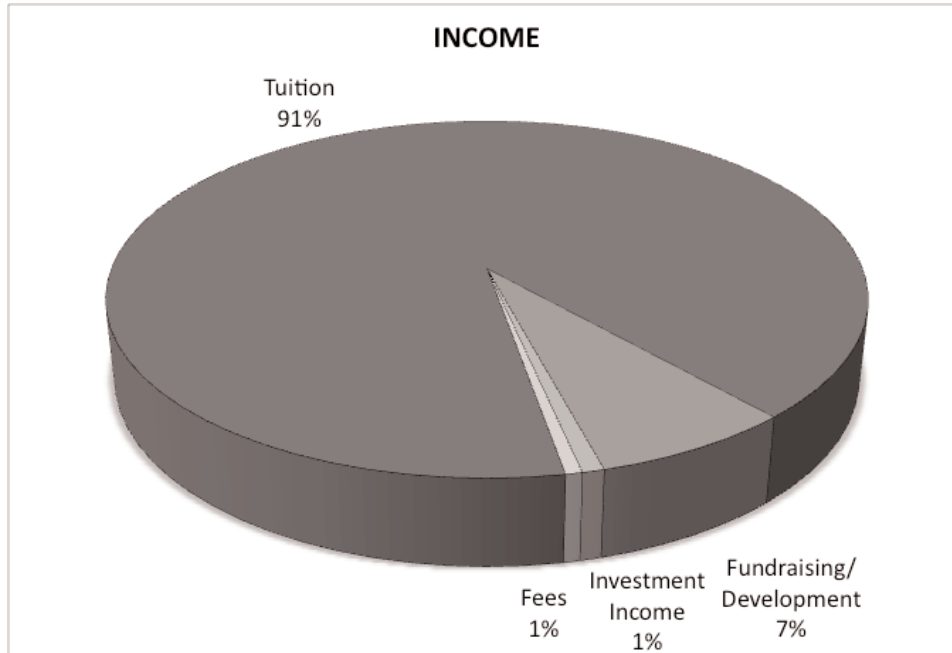

2008 - 2009 FUNDRAISING SUMMARY AND FINANCIAL STATEMENT

July 1, 2008 - June 30, 2009

Development Office Income Breakdown

Alumnae	$200,456.00
Parents (Current and Past)	$21,420.00
Business Contacts	$18,196.00
Foundations	$48,750.00
Friends	$37,066.00
Trustees (Current and Past)	$22,570.00
Matching Gifts	$16,041.00
Students (Walkathon)/Spirit Day	<u>$42,190.00</u>
	$406,689.00