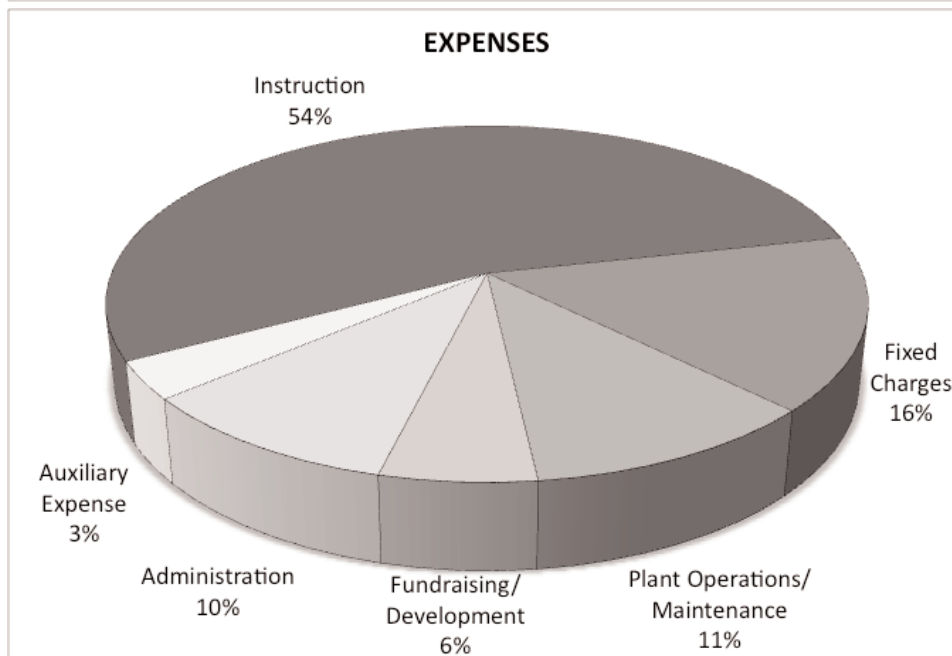

2008 - 2009 FUNDRAISING SUMMARY AND FINANCIAL STATEMENT

July 1, 2008 - June 30, 2009

Development Office Income Breakdown

Alumnae	$200,456.00
Parents (Current and Past)	$21,420.00
Business Contacts	$18,196.00
Foundations	$48,750.00
Friends	$37,066.00
Trustees (Current and Past)	$22,570.00
Matching Gifts	$16,041.00
Students (Walkathon)/Spirit Day	<u>$42,190.00</u>
	$406,689.00