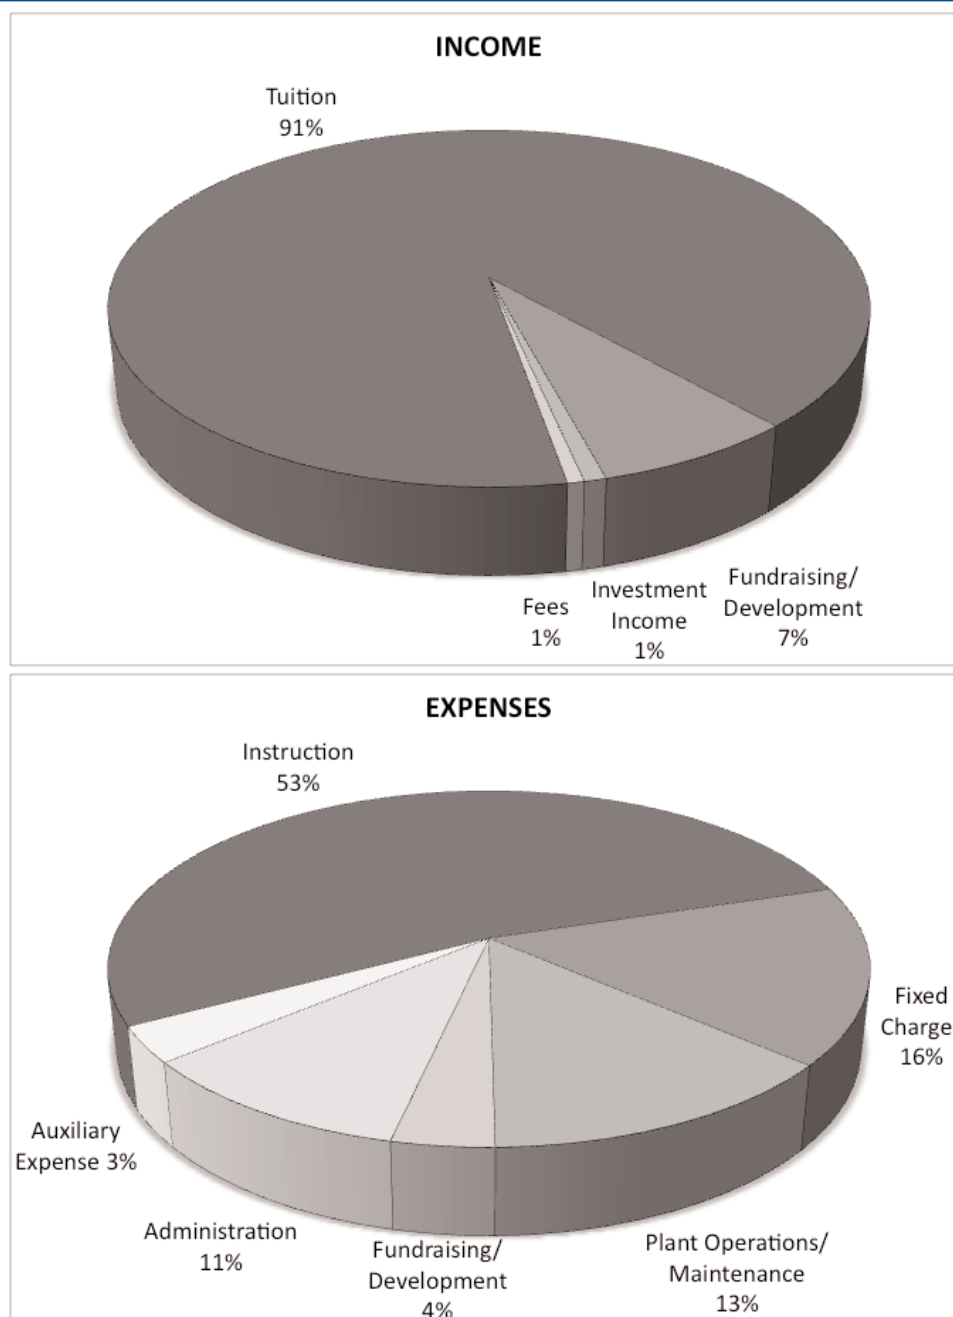

2009 - 2010 FUNDRAISING SUMMARY AND FINANCIAL STATEMENT

July 1, 2009 - June 30, 2010

Development Office Income Breakdown

Alumnae	$167,664.00
Parents (Current and Past)	$27,975.00
Business Contacts	$15,110.00
Foundations	$47,000.00
Friends	$54,800.00
Trustees (Current and Past)	$27,100.00
Matching Gifts	$15,128.00
Students (Walkathon)/Spirit Day	$34,851.00
	<u>$389,628.00</u>